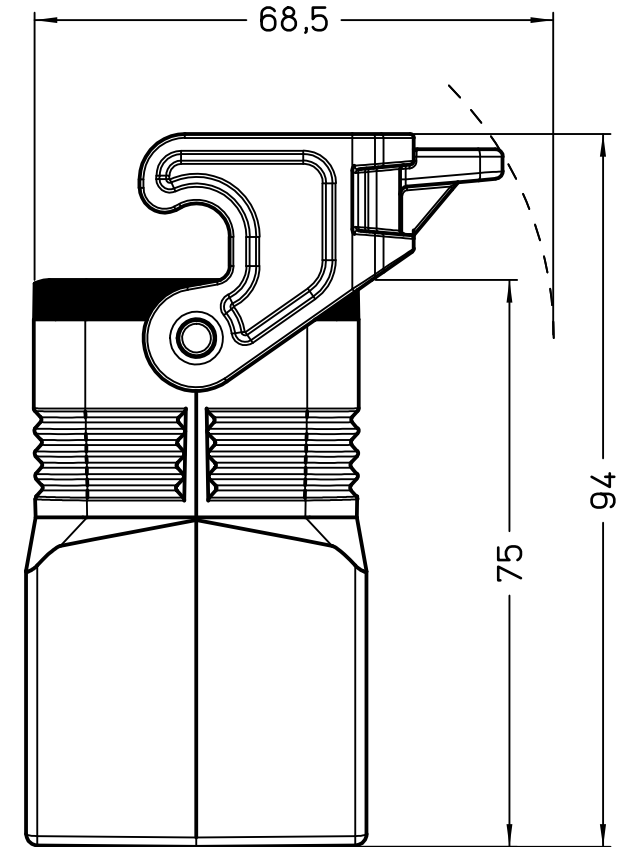

Diritti riservati All rights reserved

1

2

3

	Dimensions in mm
Original Size A4	
Date 14/11/23	
Sign. G. Renna	

Simplified representation with dimensions without tolerance

JMPFV 10LG25
hood, size "57.27", 1x M25 top entry,
with 1 Jei-P lever

Scale
1:1

1

2

3