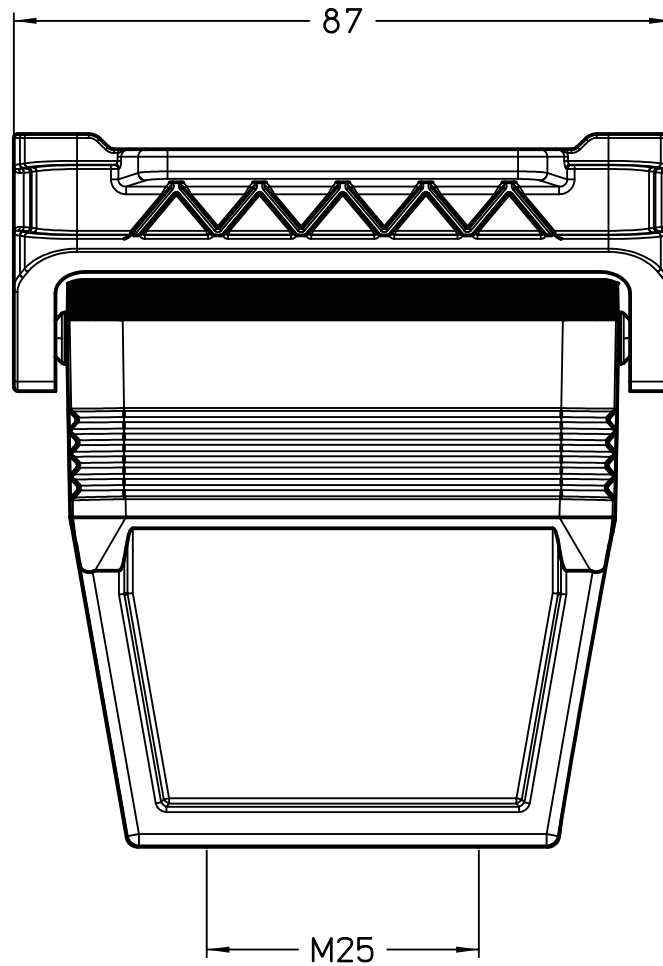

Diritti riservati All rights reserved

1

2

3

	Dimensions in mm
Original Size A4	
Date 14/11/23	
Sign. G. Renna	

Simplified representation with dimensions without tolerance

JMPFV 10LG25
hood, size "57.27", 1x M25 top entry,
with 1 Jei-P lever

Scale
1:1

1

2

3